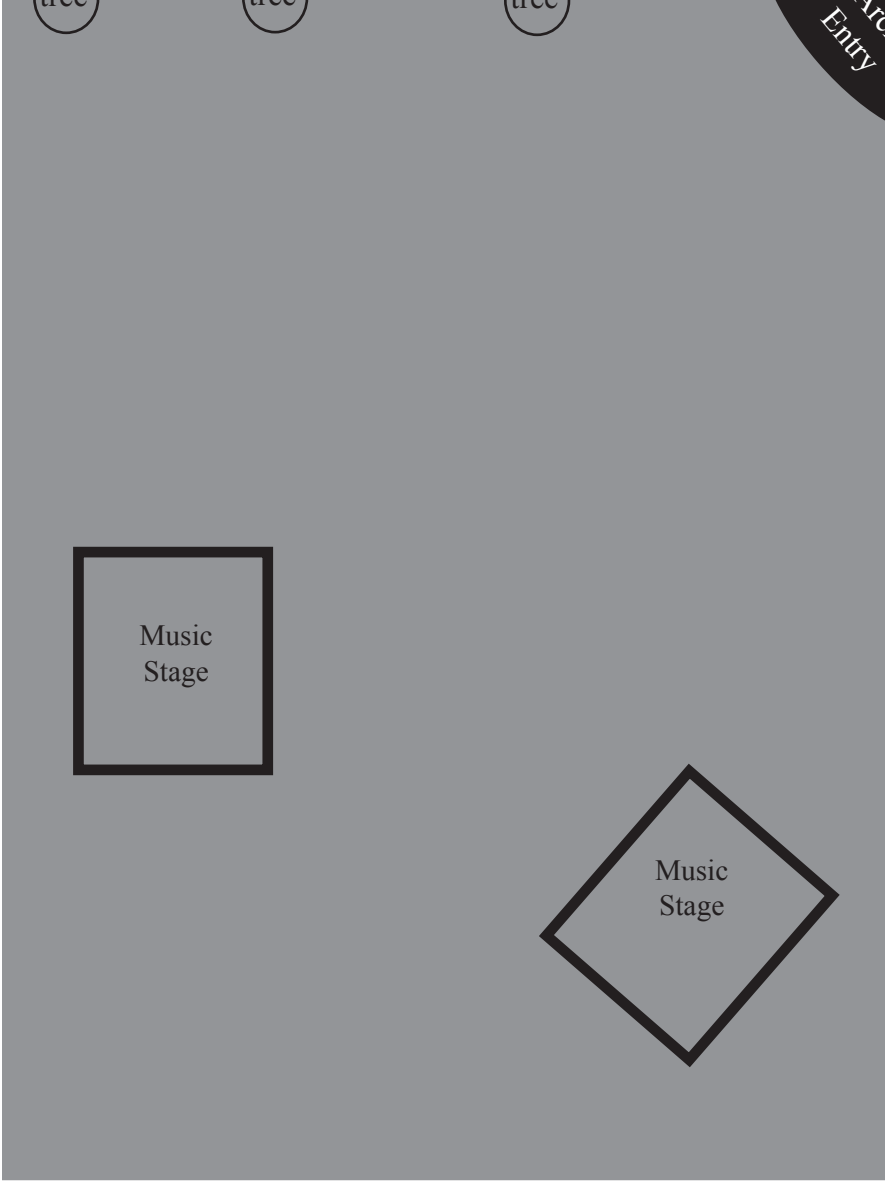

Hill Park

Sidewalk Sidewalk Sidewalk

Fuller Avenue

Sidewalk Sidewalk Sidewalk

F = Food Vendors

Women's Park

Craft vendors spaces available 1-42

Sidewalk NO VENDOR PARKING ON NEILL AVENUE DURING FESTIVAL HOURS Sidewalk

Neill Avenue - NO VENDOR PARKING DURING FESTIVAL HOURS!

No parking or unloading at any time in the alley!
 No vendor parking in Livery Square lot or Helena Urgent Care parking: **Enforced \$20 Fine.**

MAP NOT TO SCALE